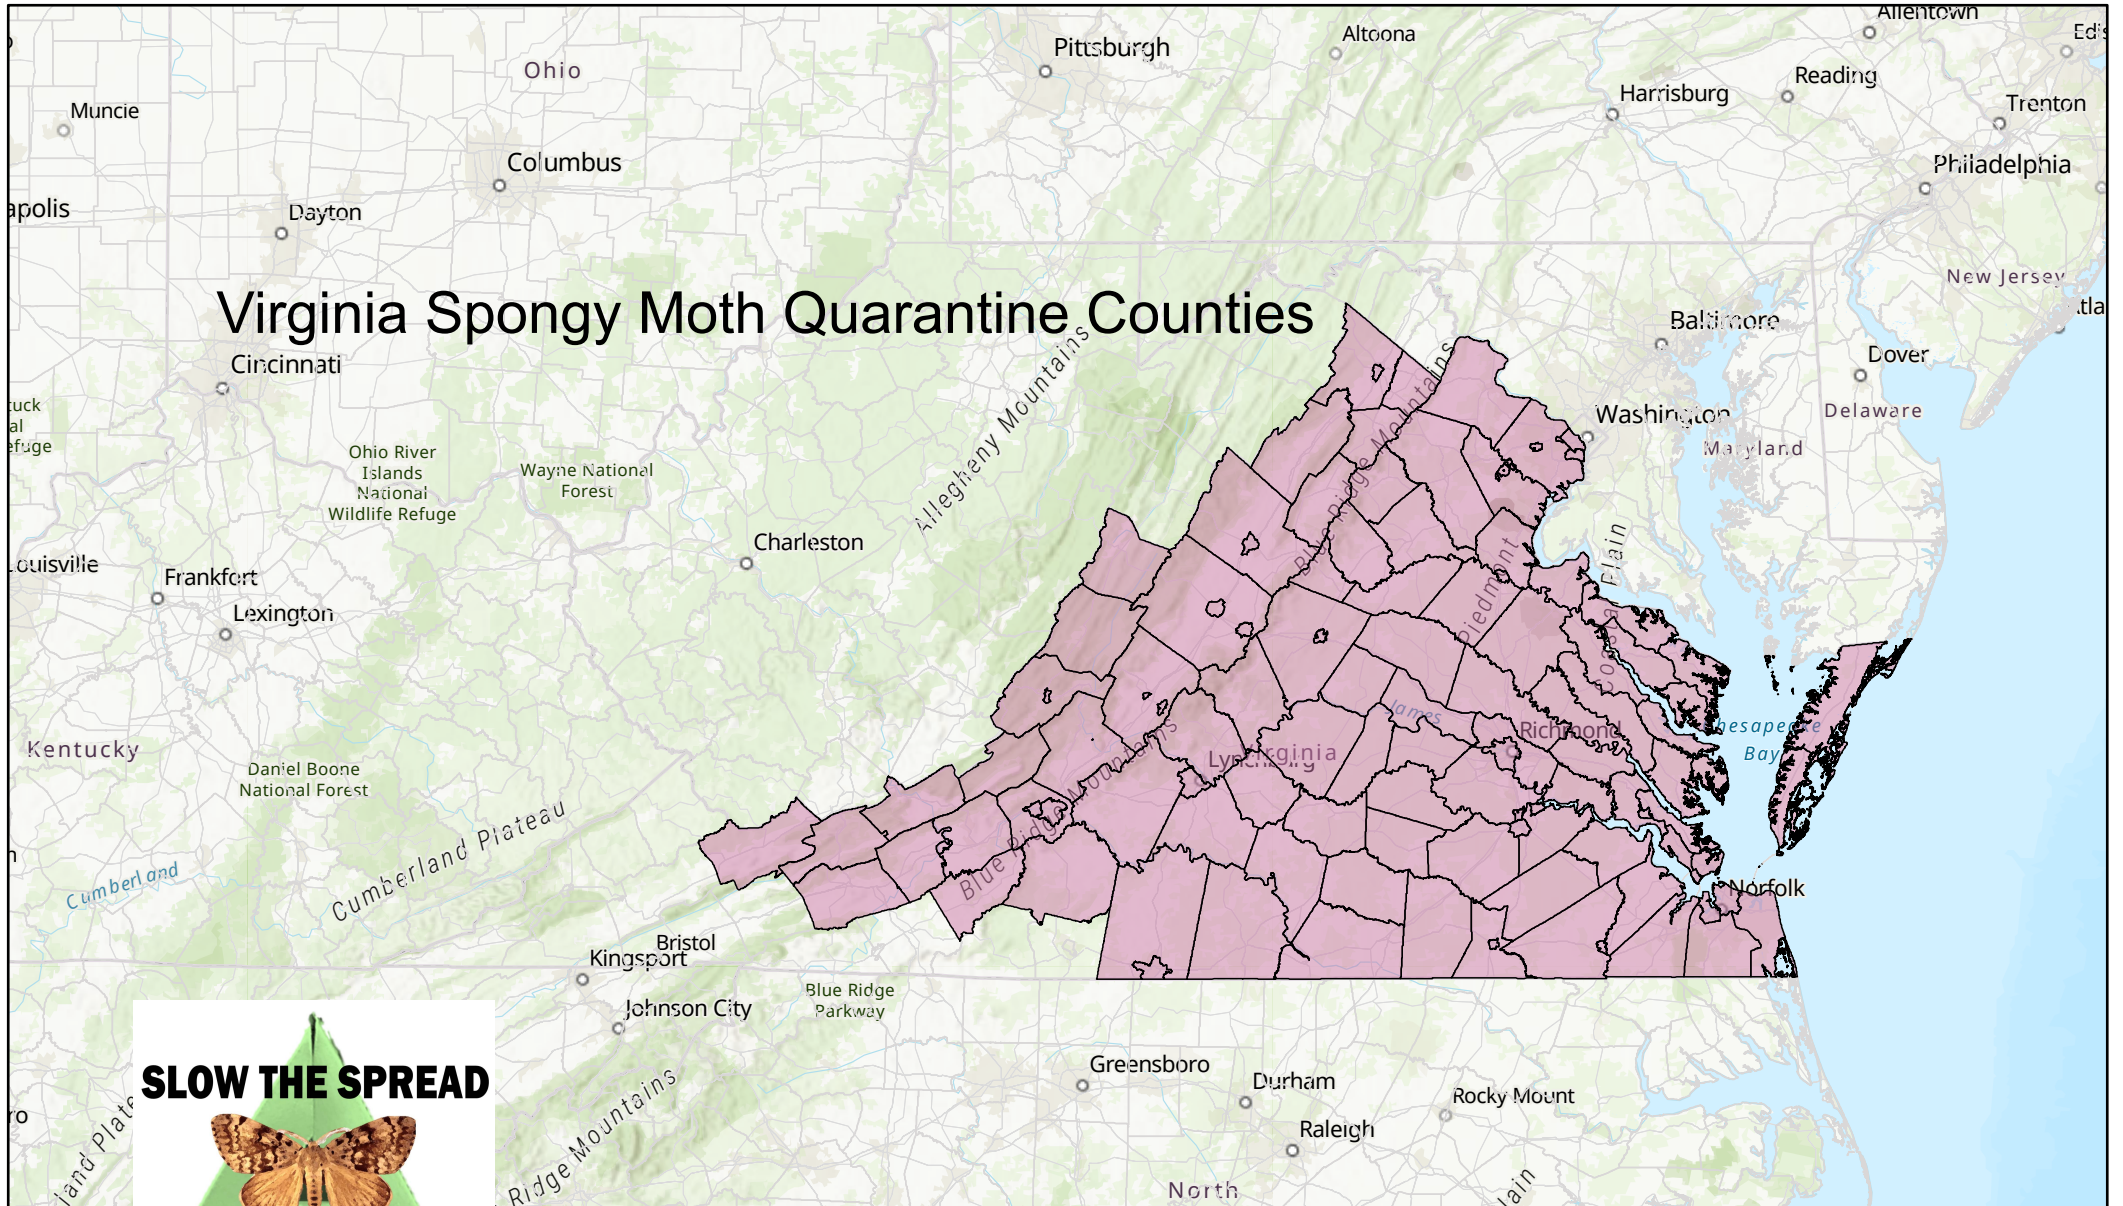

Federal Spongy Moth Quarantine

SLOW THE SPREAD

2/2/2024

-  Federal Spongy Moth Quarantine
-  County

1:4,622,324

VGIN, Esri, TomTom, Garmin, FAO, NOAA, USGS, EPA, NPS, USFWS, Esri, USGS